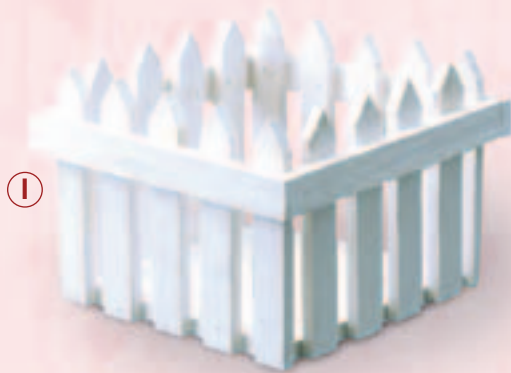

F

G

SALE!

H

I

J

K

L

F 8377
Resin Pick
with Roses
9.5" tall
48/$0.19 ea.
12/$0.25 ea.

G FG29-WH
Frosted Glass
Bud Vase
8.5" tall x 1.5" opening
Was: 24/$1.19 ea.
Now: 24/$0.69 ea.

H 2059
Oval Willow
Picket Fence
10" x 7.75" x 3.5"
Natural:
30/$4.49 ea. 4/$4.79 ea.
Painted:
30/$6.49 ea. 4/$6.79 ea.

I 2610
White Wash
Picket Fence
5" x 3.5"
Liner available
18/$3.19 ea.
4/$3.49 ea.

J 7602
Red Glass
Container with
Metal Handle
4.5" opening x
5" tall
12/$2.99 ea.

K 41075-RED
Willow with Drop
Handles and
Red Fabric Lining
Buff color with
whitewash finish
13" x 10.25" x 4.75"
36/$4.99 ea. 3/$5.49 ea.

L 4255
Two Assorted
Ceramic Mug
3.25" x 3.75"
24/$3.49 ea.