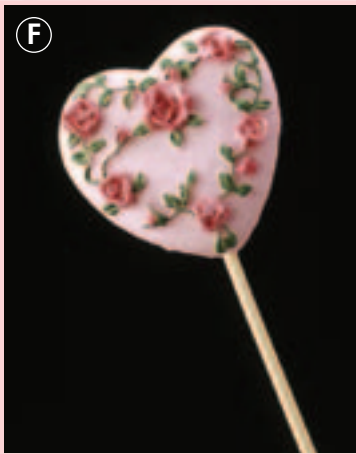

F

G

SALE!

H

I

J

K

L

F 8377
Resin Pick
with Roses
9.5" tall
48/$0.19 ea.
12/$0.25 ea.

G FG29-WH
Frosted Glass
Bud Vase
8.5" tall x 1.5" opening
Was: 24/$1.19 ea.
Now: 24/$0.69 ea.

H 2059
Oval Willow
Picket Fence
10" x 7.75" x 3.5"
Natural:
30/$4.49 ea. 4/$4.79 ea.
Painted:
30/$6.49 ea. 4/$6.79 ea.

I 2610
White Wash
Picket Fence
5" x 3.5"
Liner available
18/$3.19 ea.
4/$3.49 ea.

J 7602
Red Glass
Container with
Metal Handle
4.5" opening x
5" tall
12/$2.99 ea.

K 41075-RED
Willow with Drop
Handles and
Red Fabric Lining
Buff color with
whitewash finish
13" x 10.25" x 4.75"
36/$4.99 ea. 3/$5.49 ea.

L 4255
Two Assorted
Ceramic Mug
3.25" x 3.75"
24/$3.49 ea.